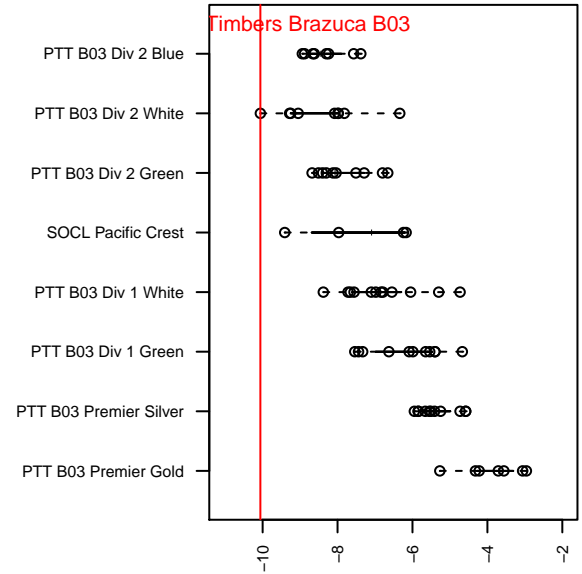

**attack and defense rating
relative to others at age
and all opponents in last 13 months**